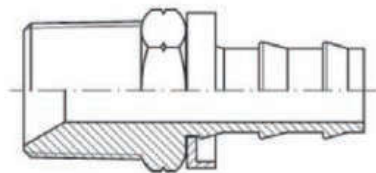

Push On -Pipe Male Rigid

P69

**Product Number:** SS-PO-FJX

**Name:** Push On - 37° Flare JIC Female Swivel

**Material:** 316 Stainless Steel

PART NUMBER	HOSE I.D. (INCHES)	THREAD
SS-PO-FJX-04-04	1/4	7/16 -20
SS-PO-FJX-06-06	3/8	9/16 -18
SS-PO-FJX-08-08	1/2	3/4 -16
SS-PO-FJX-10-10	5/8	7/8 -14
SS-PO-FJX-12-12	3/4	1-1/16 -12
SS-PO-FJX-16-16	1	1-5/16 -12

**Product Number:** SS-PO-MJ

**Name:** Push On - 37° Flare JIC Male Rigid

**Material:** 316 Stainless Steel

PART NUMBER	HOSE I.D. (INCHES)	THREAD
SS-PO-MJ-04-04	1/4	7/16 -20
SS-PO-MJ-06-06	3/8	9/16 -18
SS-PO-MJ-08-08	1/2	3/4 -16
SS-PO-MJ-10-10	5/8	7/8 -14
SS-PO-MJ-12-12	3/4	1-1/16 -12
SS-PO-MJ-16-16	1	1-5/16 -12

## PUSH ON SERIES

**Product Number:** SS-PO-MP

**Name:** Push On -Pipe Male Rigid

**Material:** 316 Stainless Steel

PART NUMBER	HOSE I.D. (INCHES)	THREAD
SS-PO-MP-04-04	1/4	1/4
SS-PO-MP-06-06	3/8	3/8
SS-PO-MP-08-08	1/2	1/2
SS-PO-MP-12-12	3/4	3/4
SS-PO-MP-16-16	1	1
SS-PO-MJ-16-16	1	1-5/16 -12