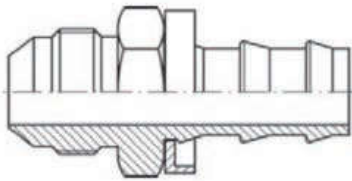

Push On -Pipe Male Rigid

P69

**Product Number:** SS-PO-FJX

**Name:** Push On - 37° Flare JIC Female Swivel

**Material:** 316 Stainless Steel

PART NUMBER	HOSE I.D. (INCHES)	THREAD
SS-PO-FJX-04-04	1/4	7/16 -20
SS-PO-FJX-06-06	3/8	9/16 -18
SS-PO-FJX-08-08	1/2	3/4 -16
SS-PO-FJX-10-10	5/8	7/8 -14
SS-PO-FJX-12-12	3/4	1-1/16 -12
SS-PO-FJX-16-16	1	1-5/16 -12

**Product Number:** SS-PO-MJ

**Name:** Push On - 37° Flare JIC Male Rigid

**Material:** 316 Stainless Steel

PART NUMBER	HOSE I.D. (INCHES)	THREAD
SS-PO-MJ-04-04	1/4	7/16 -20
SS-PO-MJ-06-06	3/8	9/16 -18
SS-PO-MJ-08-08	1/2	3/4 -16
SS-PO-MJ-10-10	5/8	7/8 -14
SS-PO-MJ-12-12	3/4	1-1/16 -12
SS-PO-MJ-16-16	1	1-5/16 -12

## PUSH ON SERIES

**Product Number:** SS-PO-MP

**Name:** Push On -Pipe Male Rigid

**Material:** 316 Stainless Steel

PART NUMBER	HOSE I.D. (INCHES)	THREAD
SS-PO-MP-04-04	1/4	1/4
SS-PO-MP-06-06	3/8	3/8
SS-PO-MP-08-08	1/2	1/2
SS-PO-MP-12-12	3/4	3/4
SS-PO-MP-16-16	1	1
SS-PO-MJ-16-16	1	1-5/16 -12